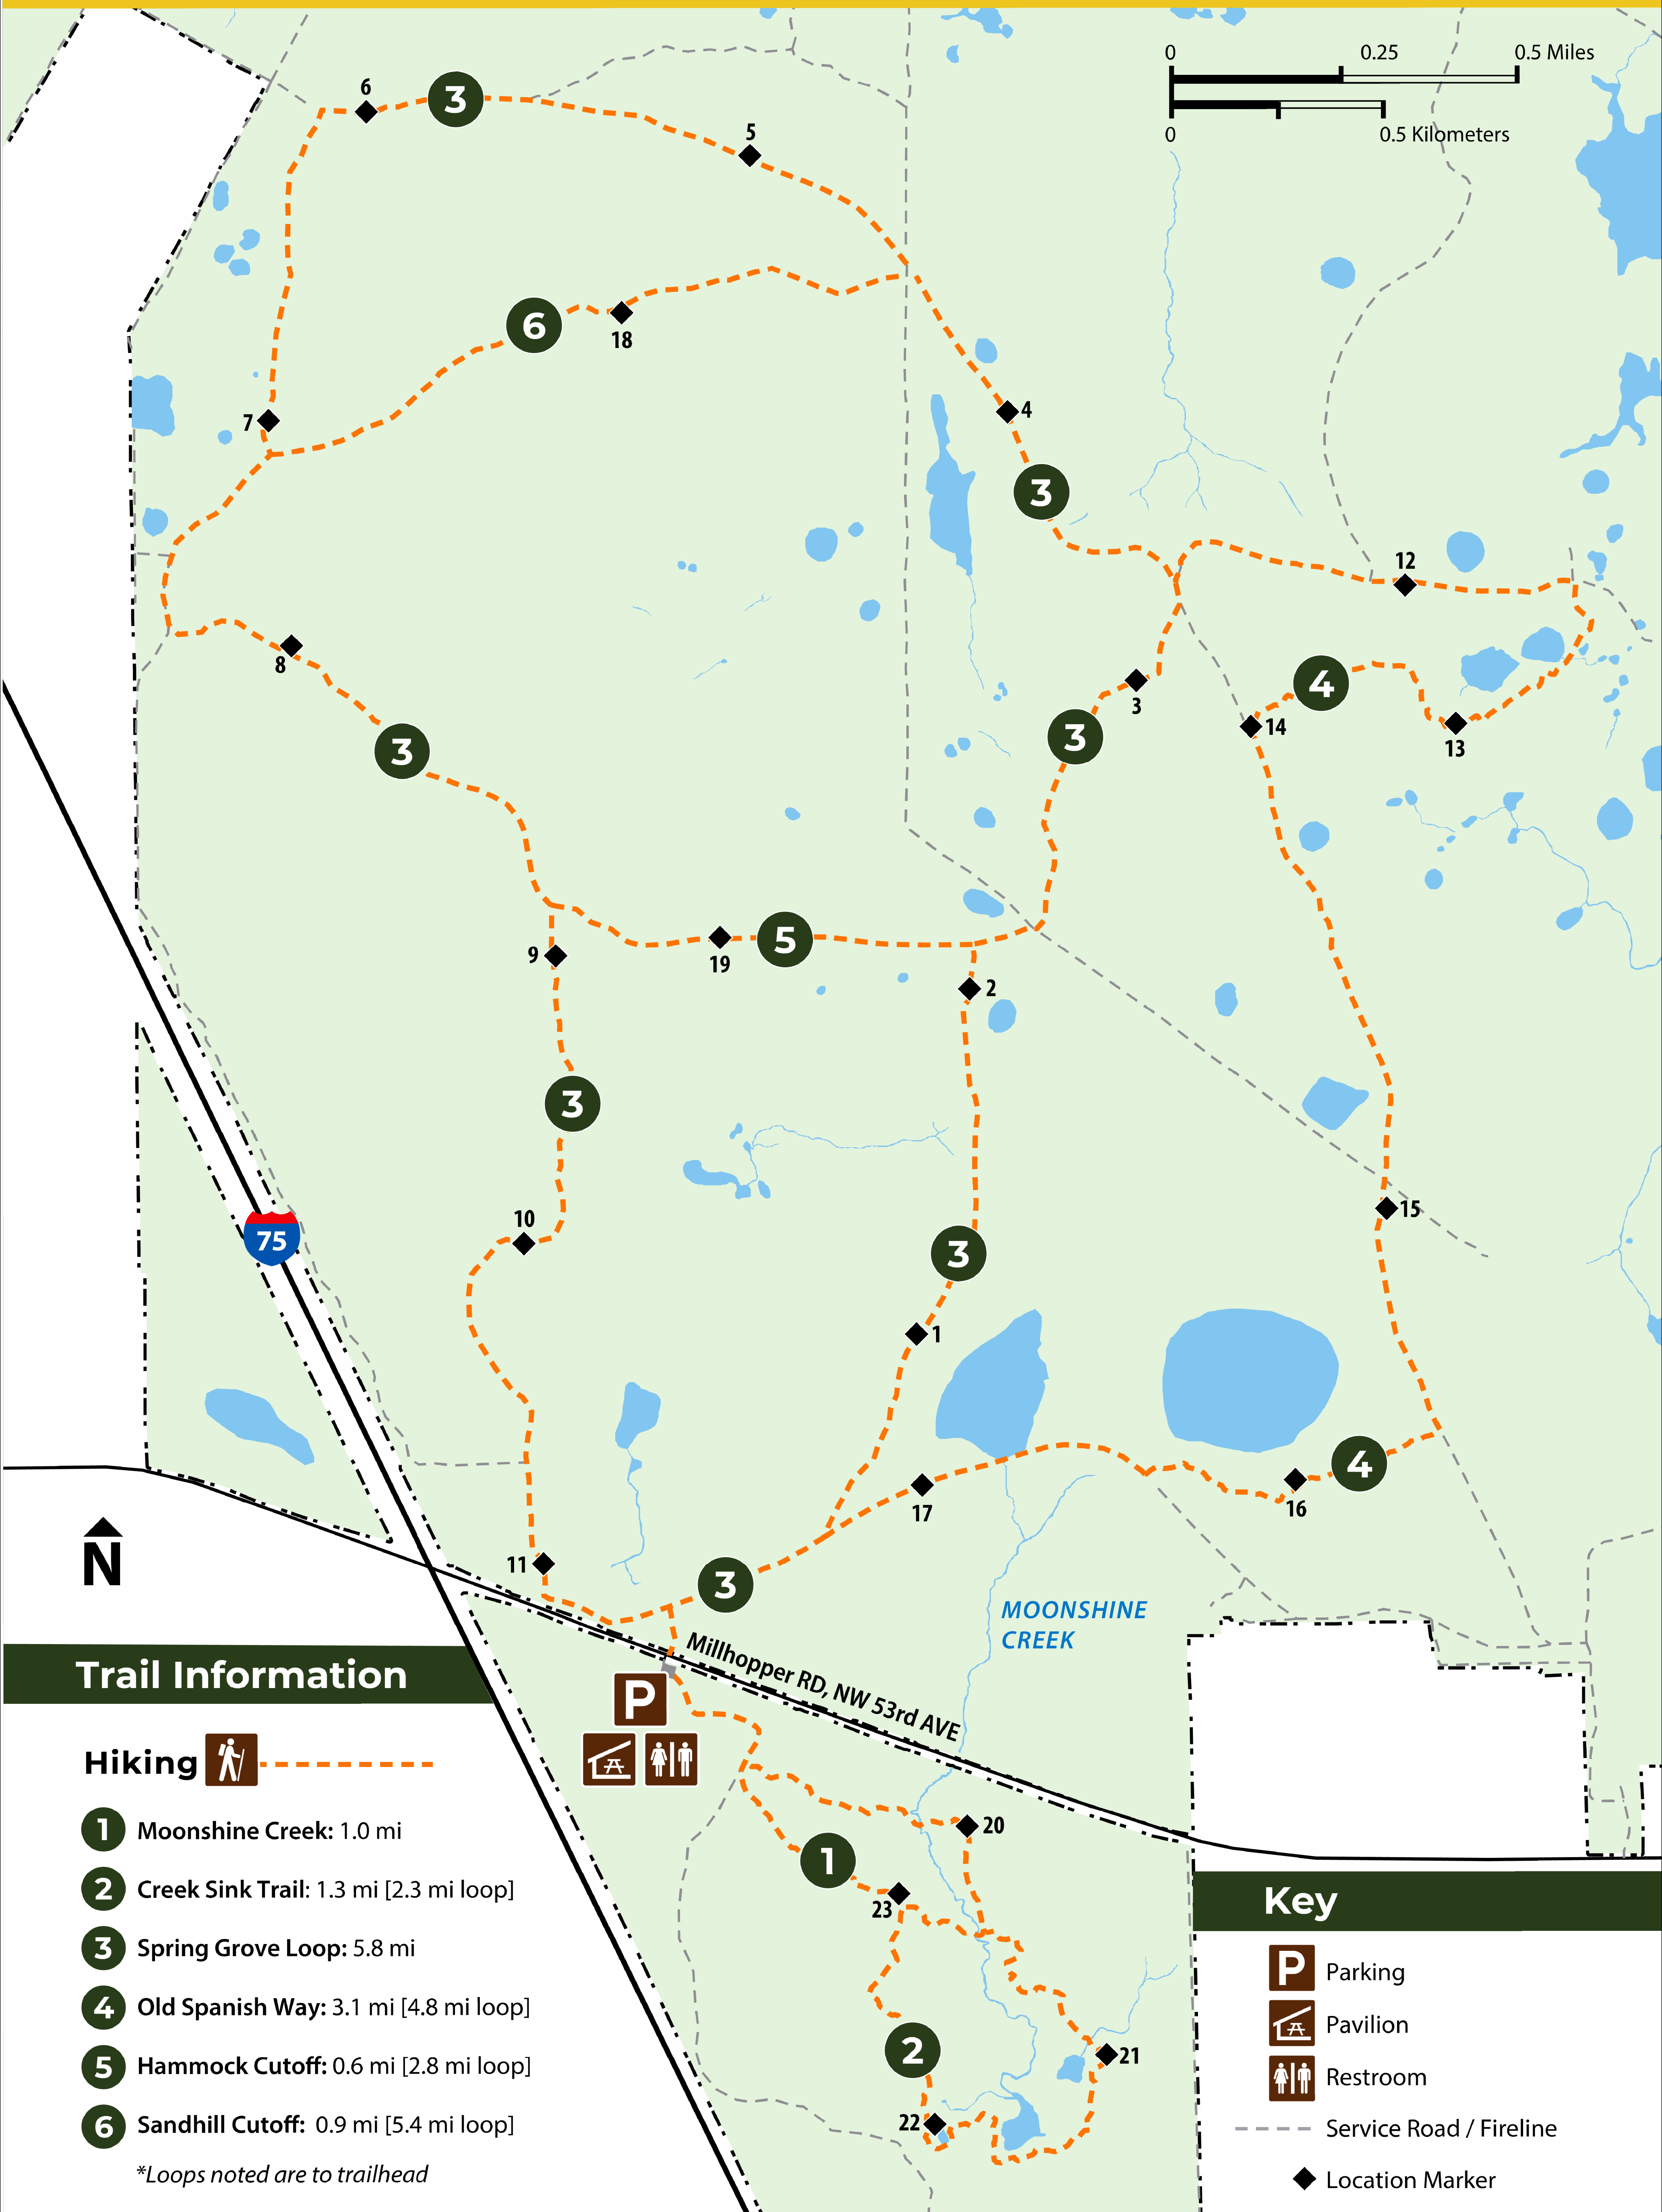

HIKING TRAILS | SOUTH TRAILHEAD

Trail Information

Hiking  

- 1** Moonshine Creek: 1.0 mi
- 2** Creek Sink Trail: 1.3 mi [2.3 mi loop]
- 3** Spring Grove Loop: 5.8 mi
- 4** Old Spanish Way: 3.1 mi [4.8 mi loop]
- 5** Hammock Cutoff: 0.6 mi [2.8 mi loop]
- 6** Sandhill Cutoff: 0.9 mi [5.4 mi loop]

**Loops noted are to trailhead*

Key

-  Parking
-  Pavilion
-  Restroom
-  Service Road / Fireline
-  Location Marker