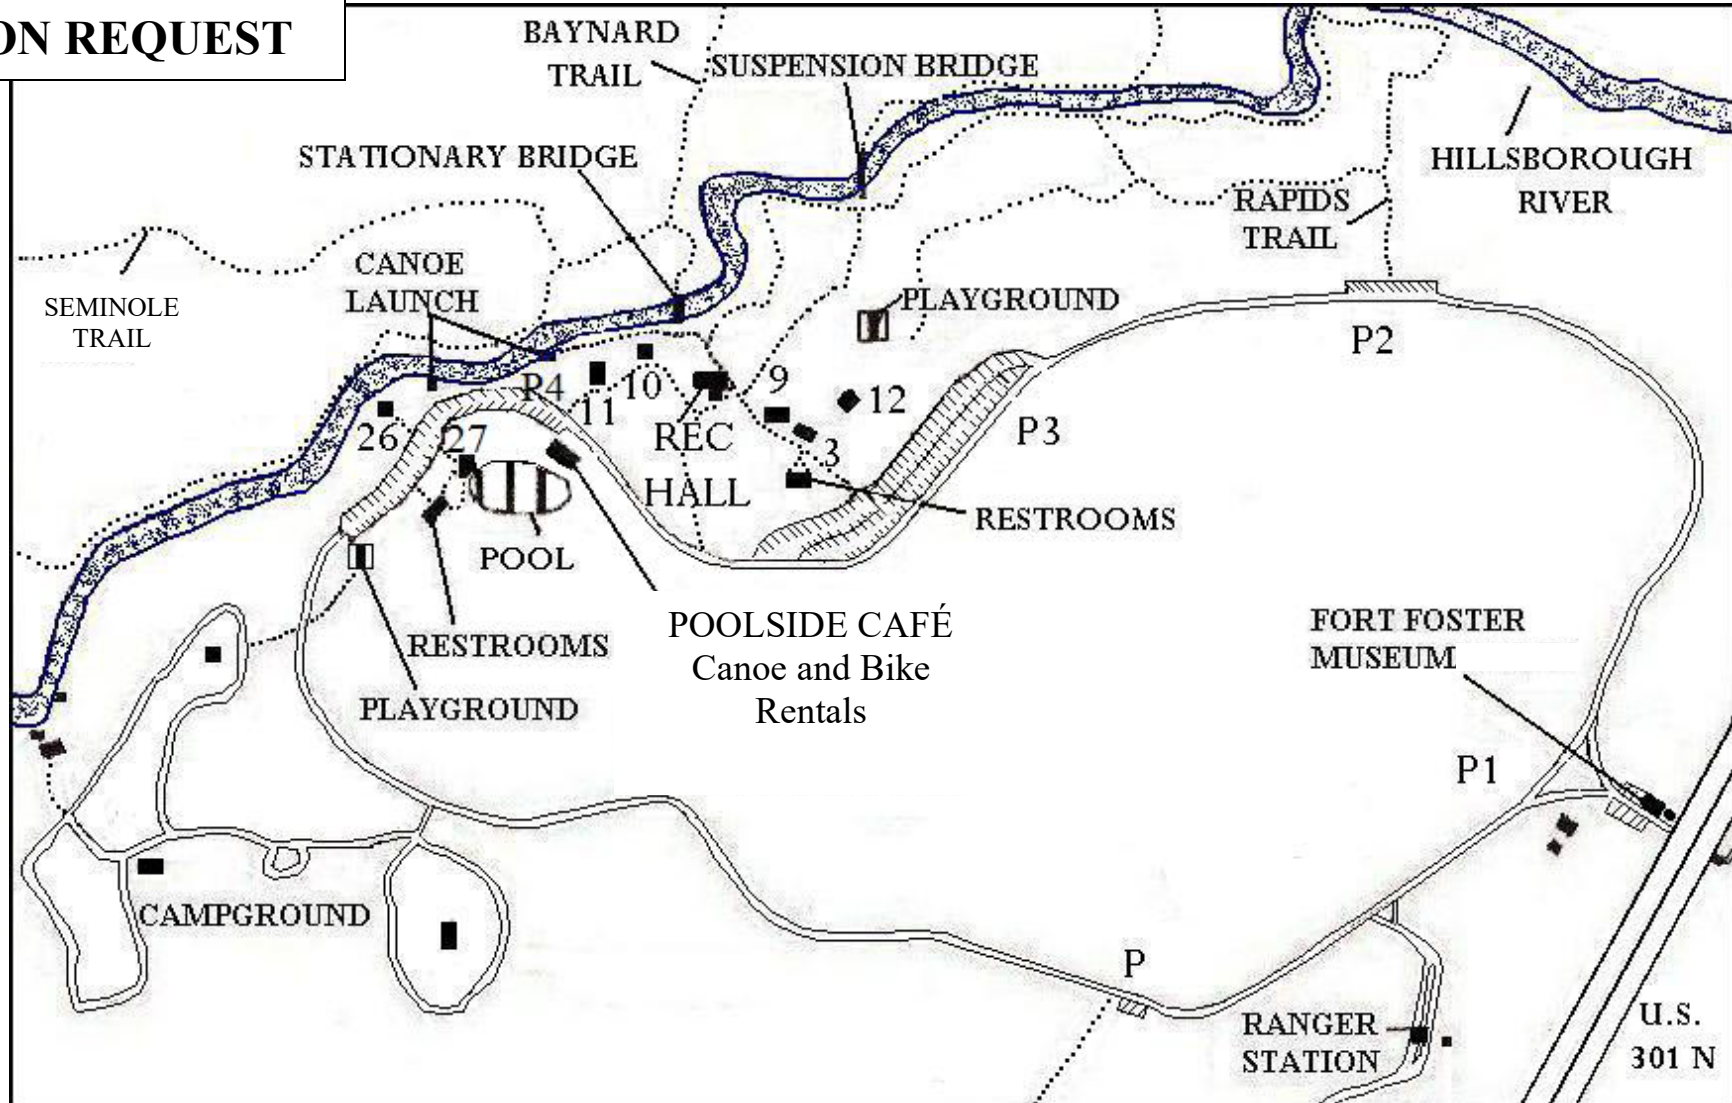

**Hillsborough River State Park
Recreation Hall and Pavilions Map**
<http://www.floridastateparks.org/>

**LARGE PRINT
AVAILABLE
UPON REQUEST**

Pavilions Available for Reservations:

- | | | |
|--------------------|----------------------|------------------------|
| 3 Sabal | 11 Miccosukee | 27 Blazing Star |
| 9 Cypress | 12 Smokehouse | Rec Hall |
| 10 Palmetto | 26 Gator | |