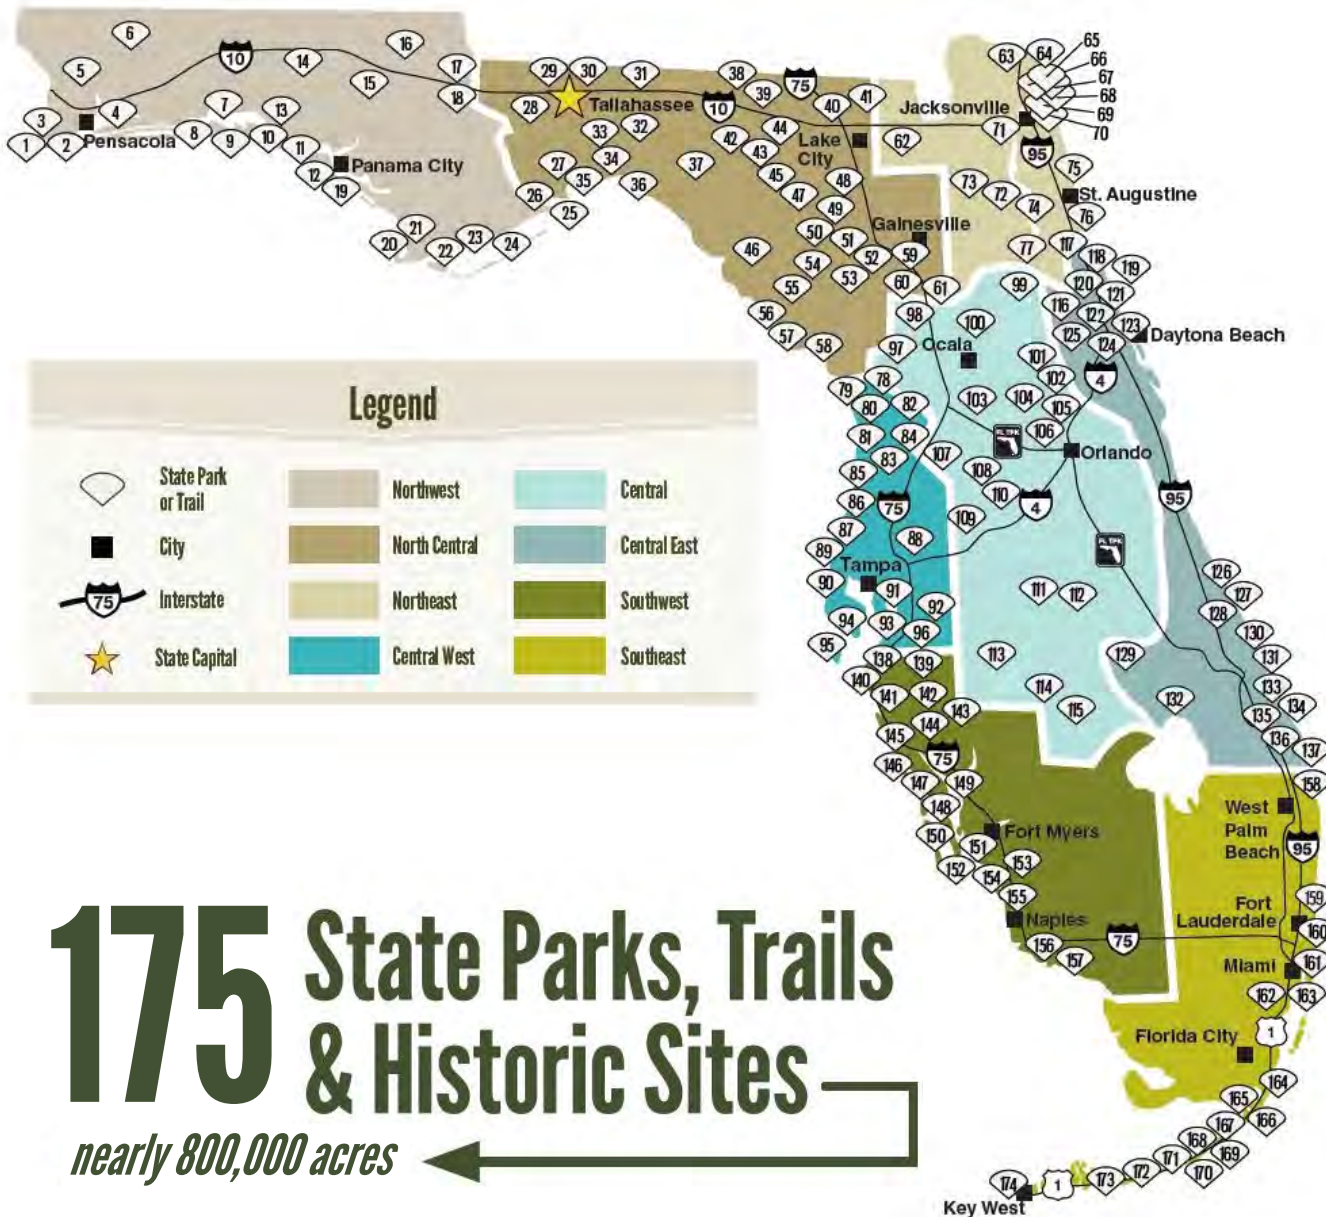

Florida State Parks

Volunteers | Our Valued Park Resource

Who are we?

Florida State Parks

Fast Facts

FLORIDA State Parks
...the Real FloridaSM

175 State Parks, Trails & Historic Sites

nearly 800,000 acres

Who are we?

Florida State Parks

Fast Facts

**FLORIDA
State Parks**
...the Real FloridaSM

100 Miles

of Sandy Beaches

2,607 Miles of Trails

87 Concessionaires