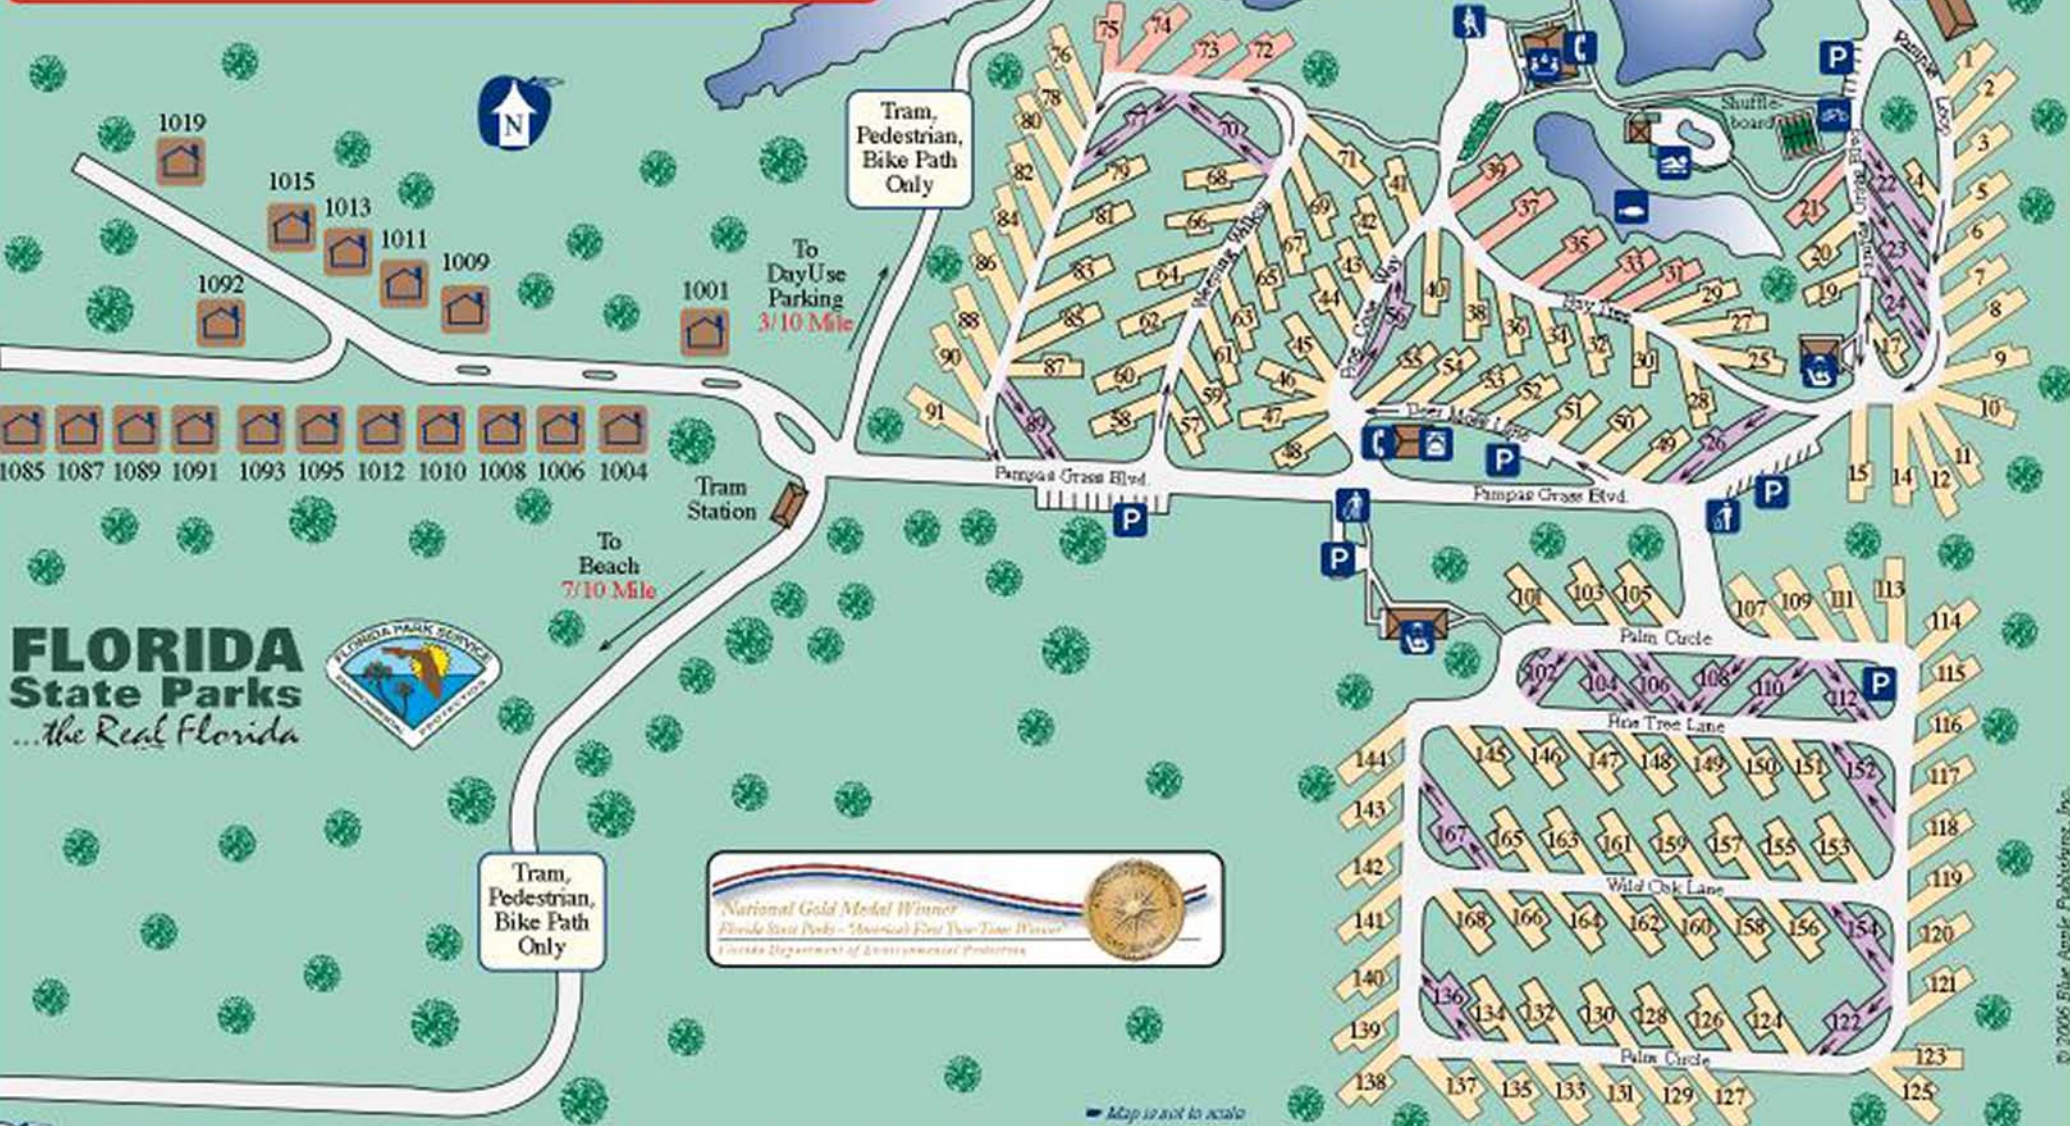

LEGEND

- | | | |
|------------------|-----------------|-------------------------------|
| Office, Store | Club House | Fishing
(License Required) |
| Bath House | Swimming Pool | Lake Front Site |
| Telephone | Tennis Court | Pull-Thru Site |
| Laundry | Basketball Hoop | Back-In Site |
| Garbage Dumpster | Horseshoes | Bicycle Rentals |
| Cabins | | |

FLORIDA State Parks
...the Real Florida

Map is not to scale

© 2006 Blue Apple Publishing, Inc.

Blue Apple Publishing