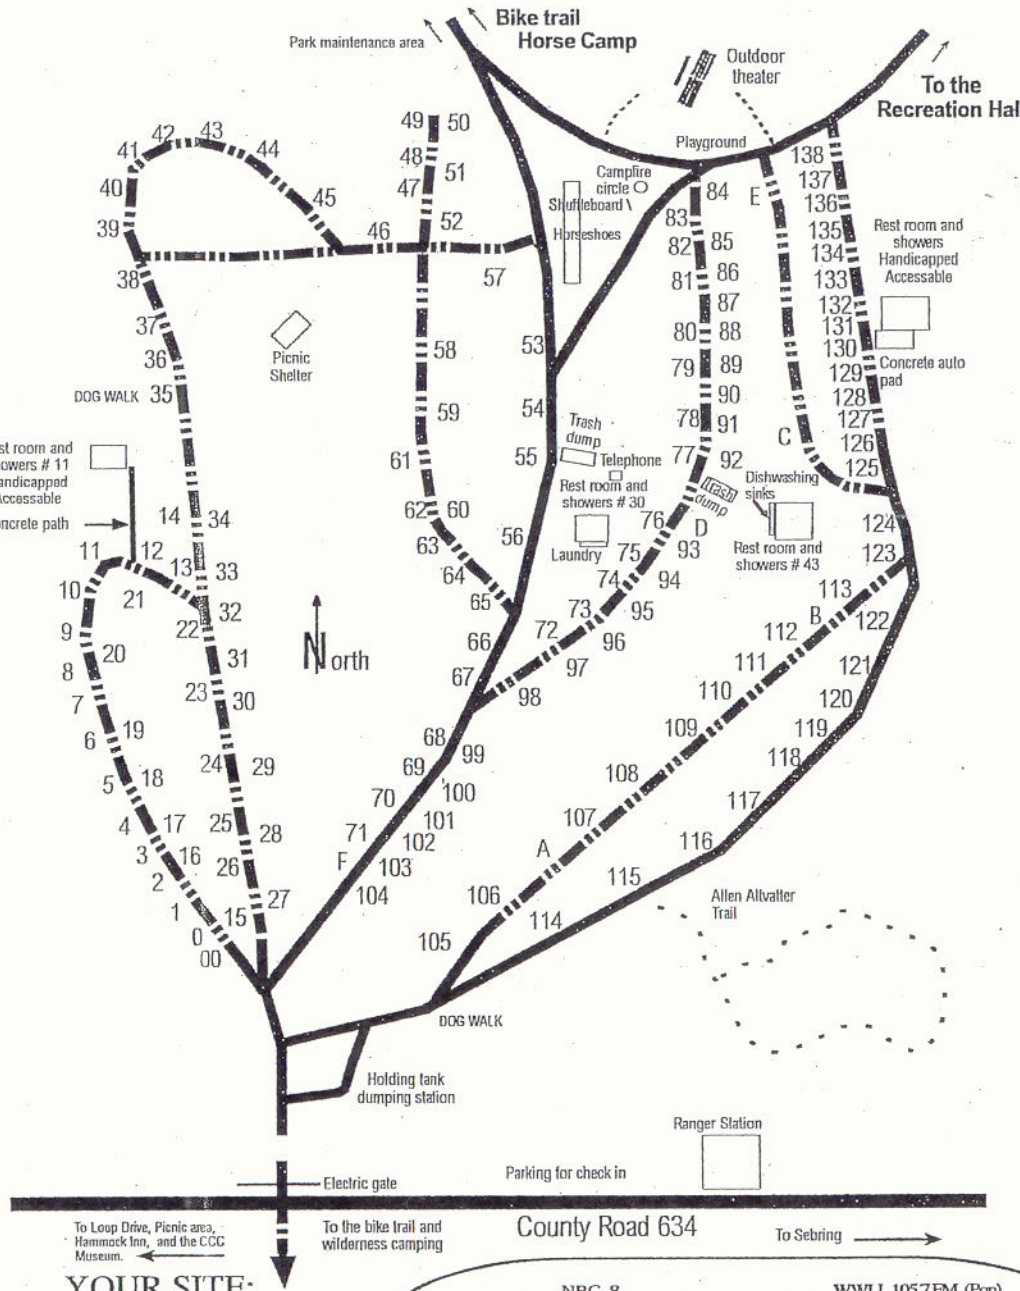

For emergency use of campground phone, dial 9 - 911 .

Hammock Road and County Road 634
are open 24 hours. PLEASE BE AWARE
of through traffic and practice safety at
all times.

YOUR SITE:

TV STATIONS NBC 8
CBS 11
FOX 13
ABC 28