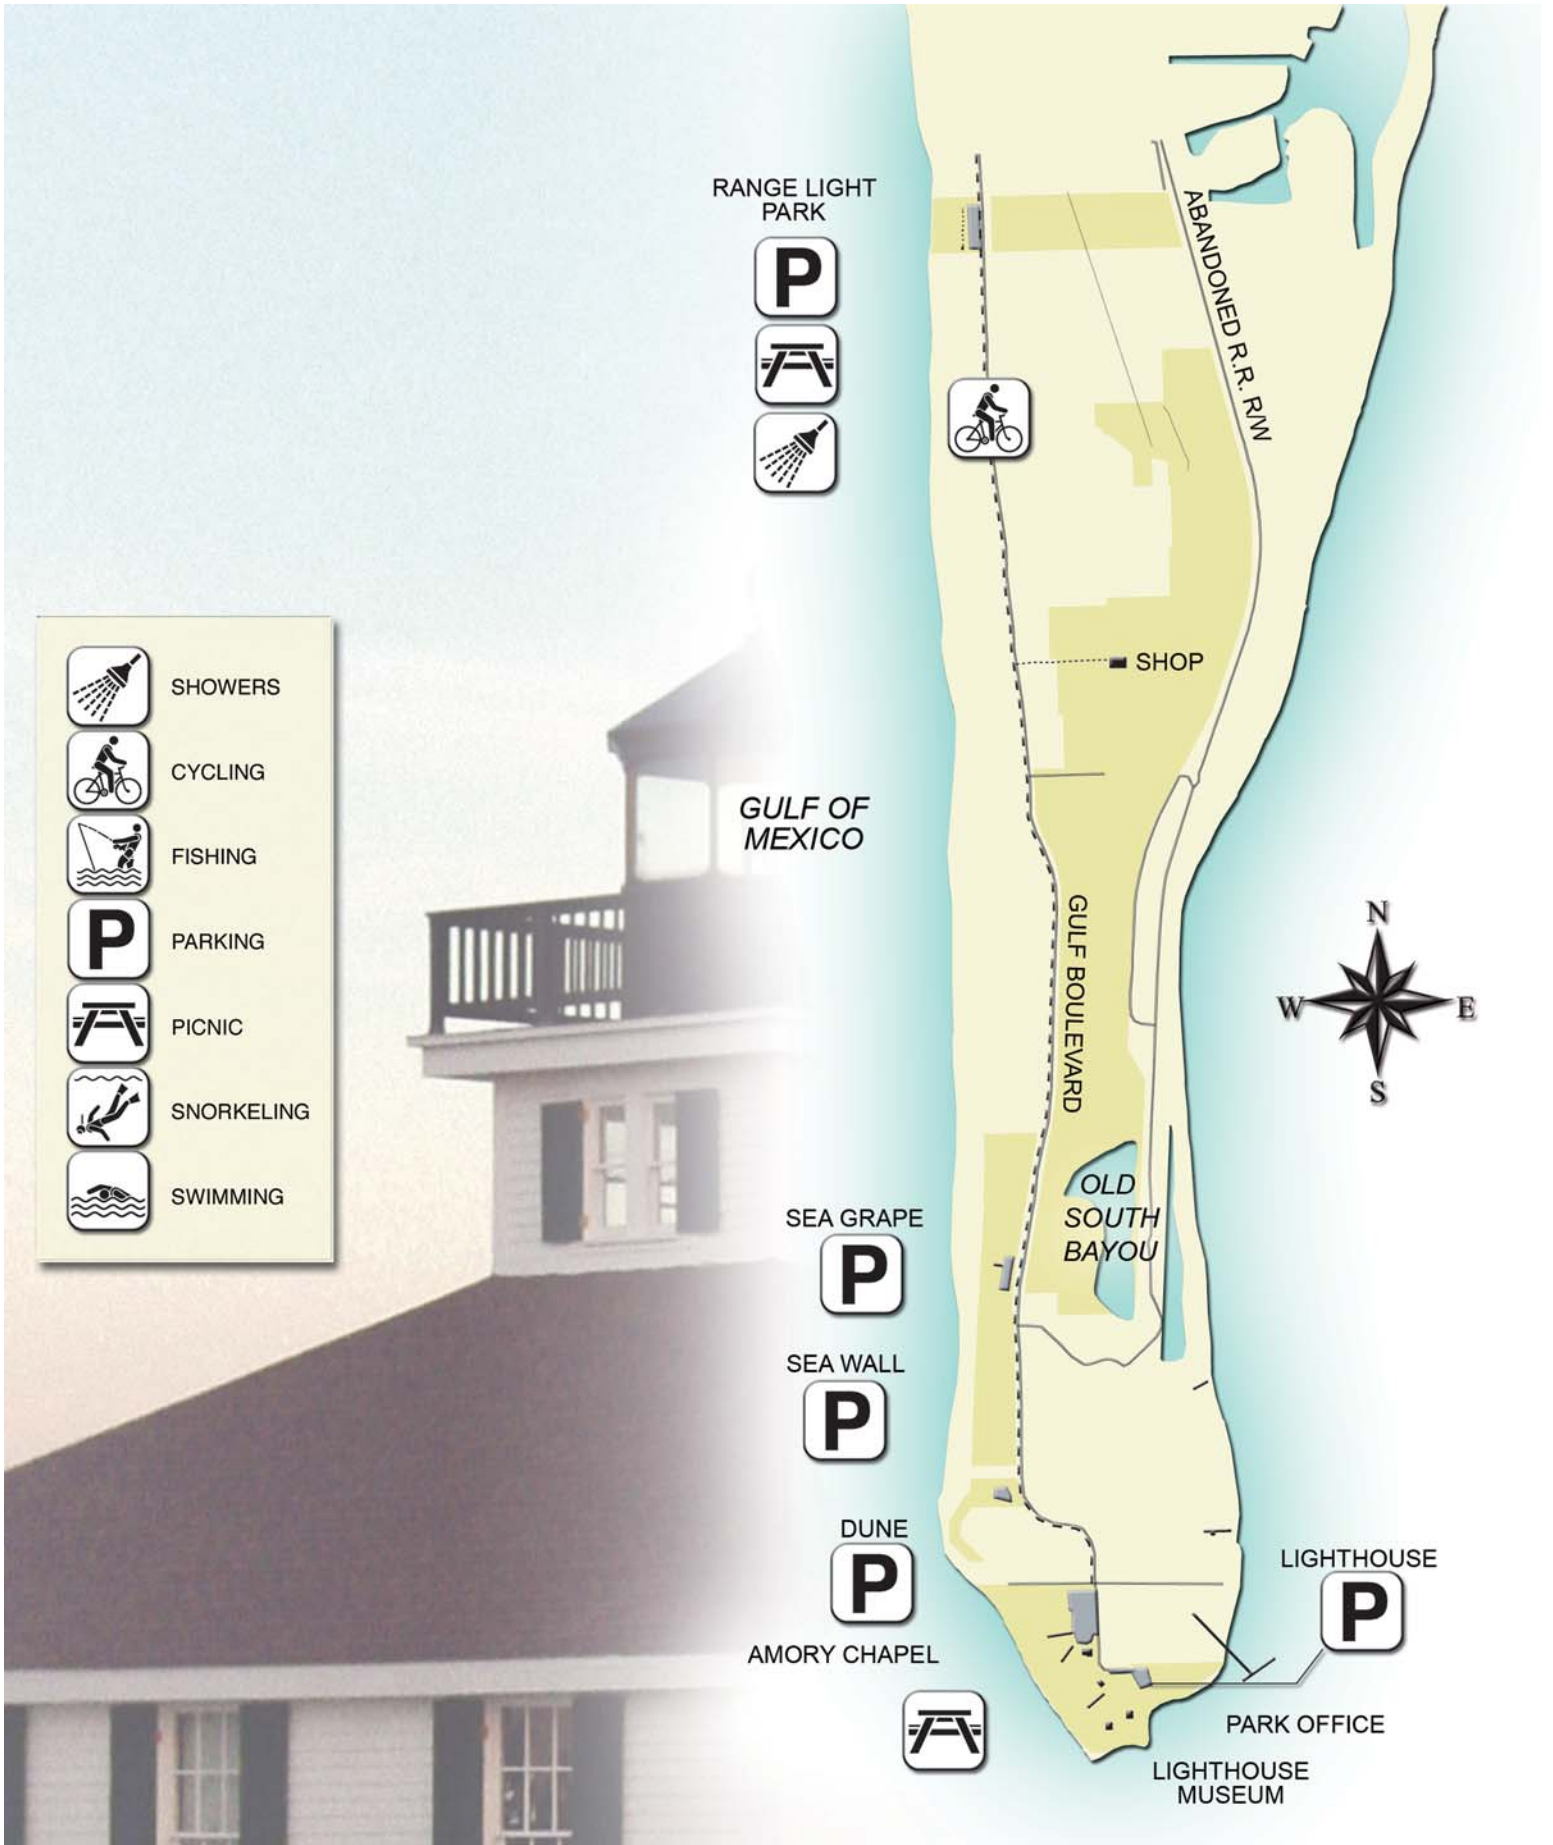

-  SHOWERS
-  CYCLING
-  FISHING
-  PARKING
-  PICNIC
-  SNORKELING
-  SWIMMING

RANGE LIGHT
PARK

ABANDONED R.R. R.M.

SHOP

GULF OF
MEXICO

GULF BOULEVARD

OLD
SOUTH
BAYOU

SEA GRAPE

SEA WALL

DUNE

AMORY CHAPEL

LIGHTHOUSE

PARK OFFICE

LIGHTHOUSE
MUSEUM