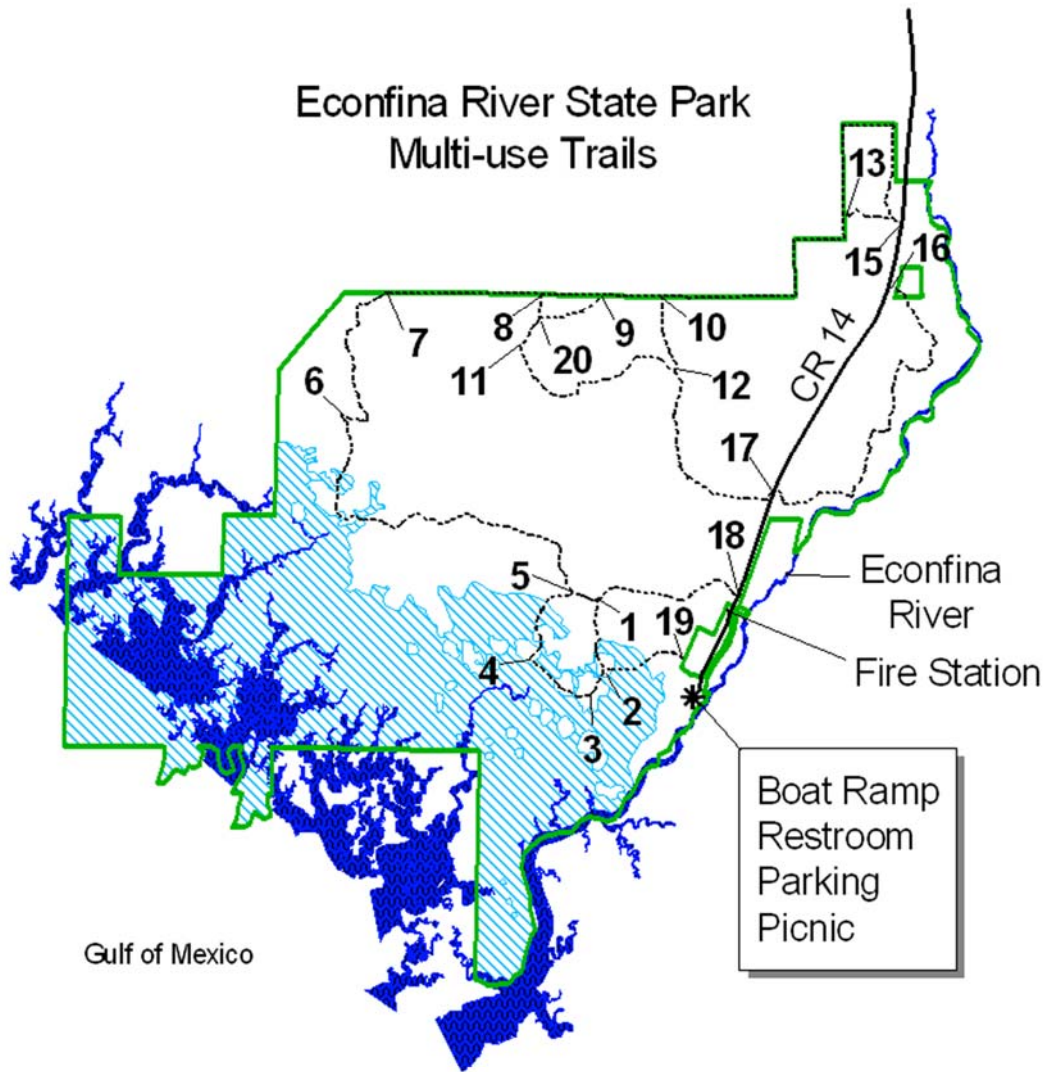

# Econfina River State Park Multi-use Trails

-  Trail
-  Park boundary
-  Water bodies
-  Tidal marsh: expect water/mud