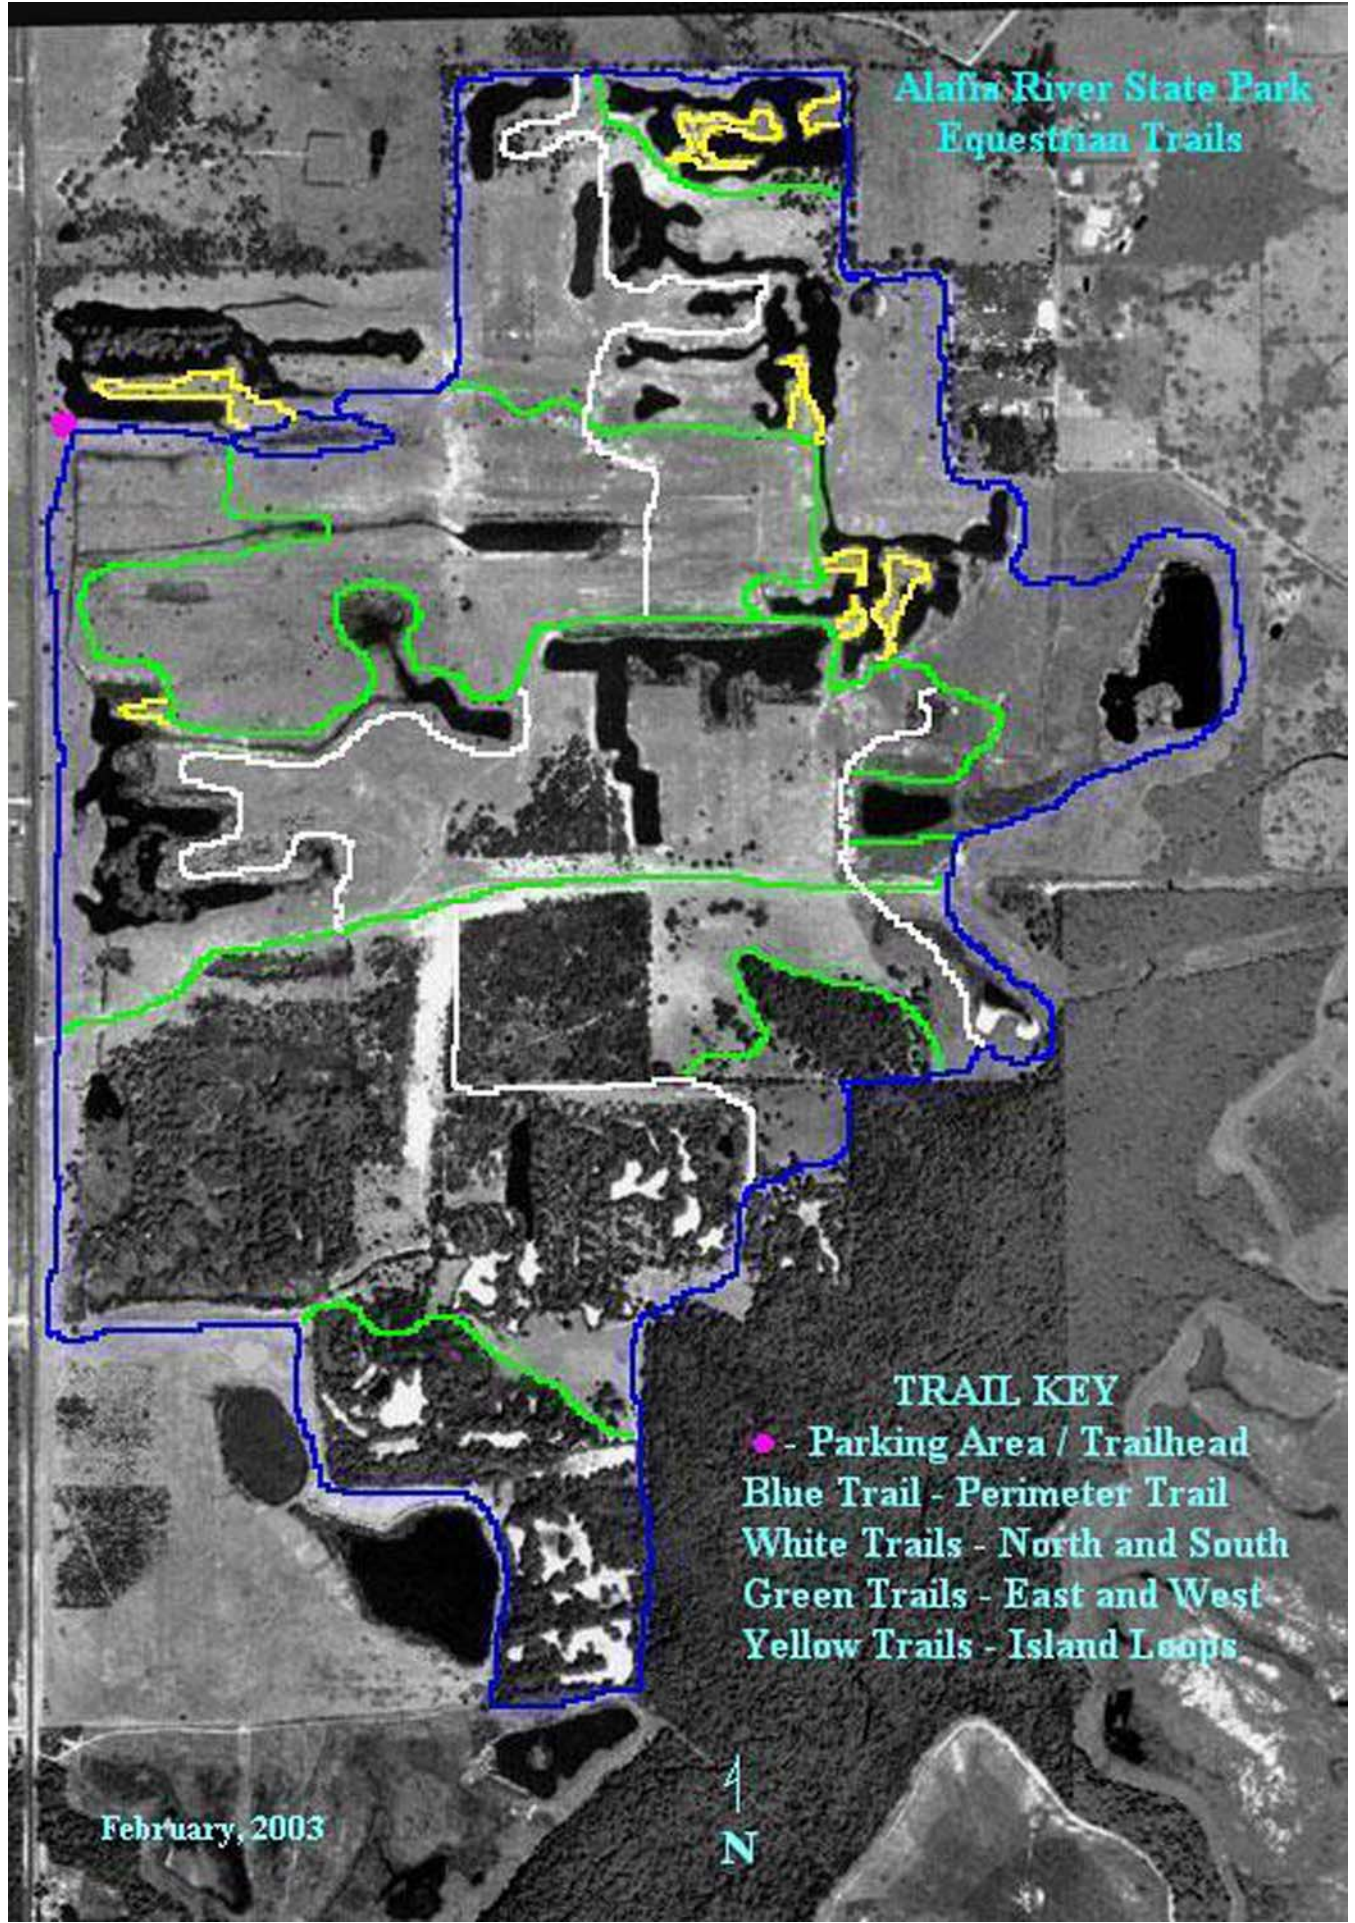

Alafia River State Park
Equestrian Trails

TRAIL KEY

- - Parking Area / Trailhead
- Blue Trail - Perimeter Trail
- White Trails - North and South
- Green Trails - East and West
- Yellow Trails - Island Loops

February, 2003