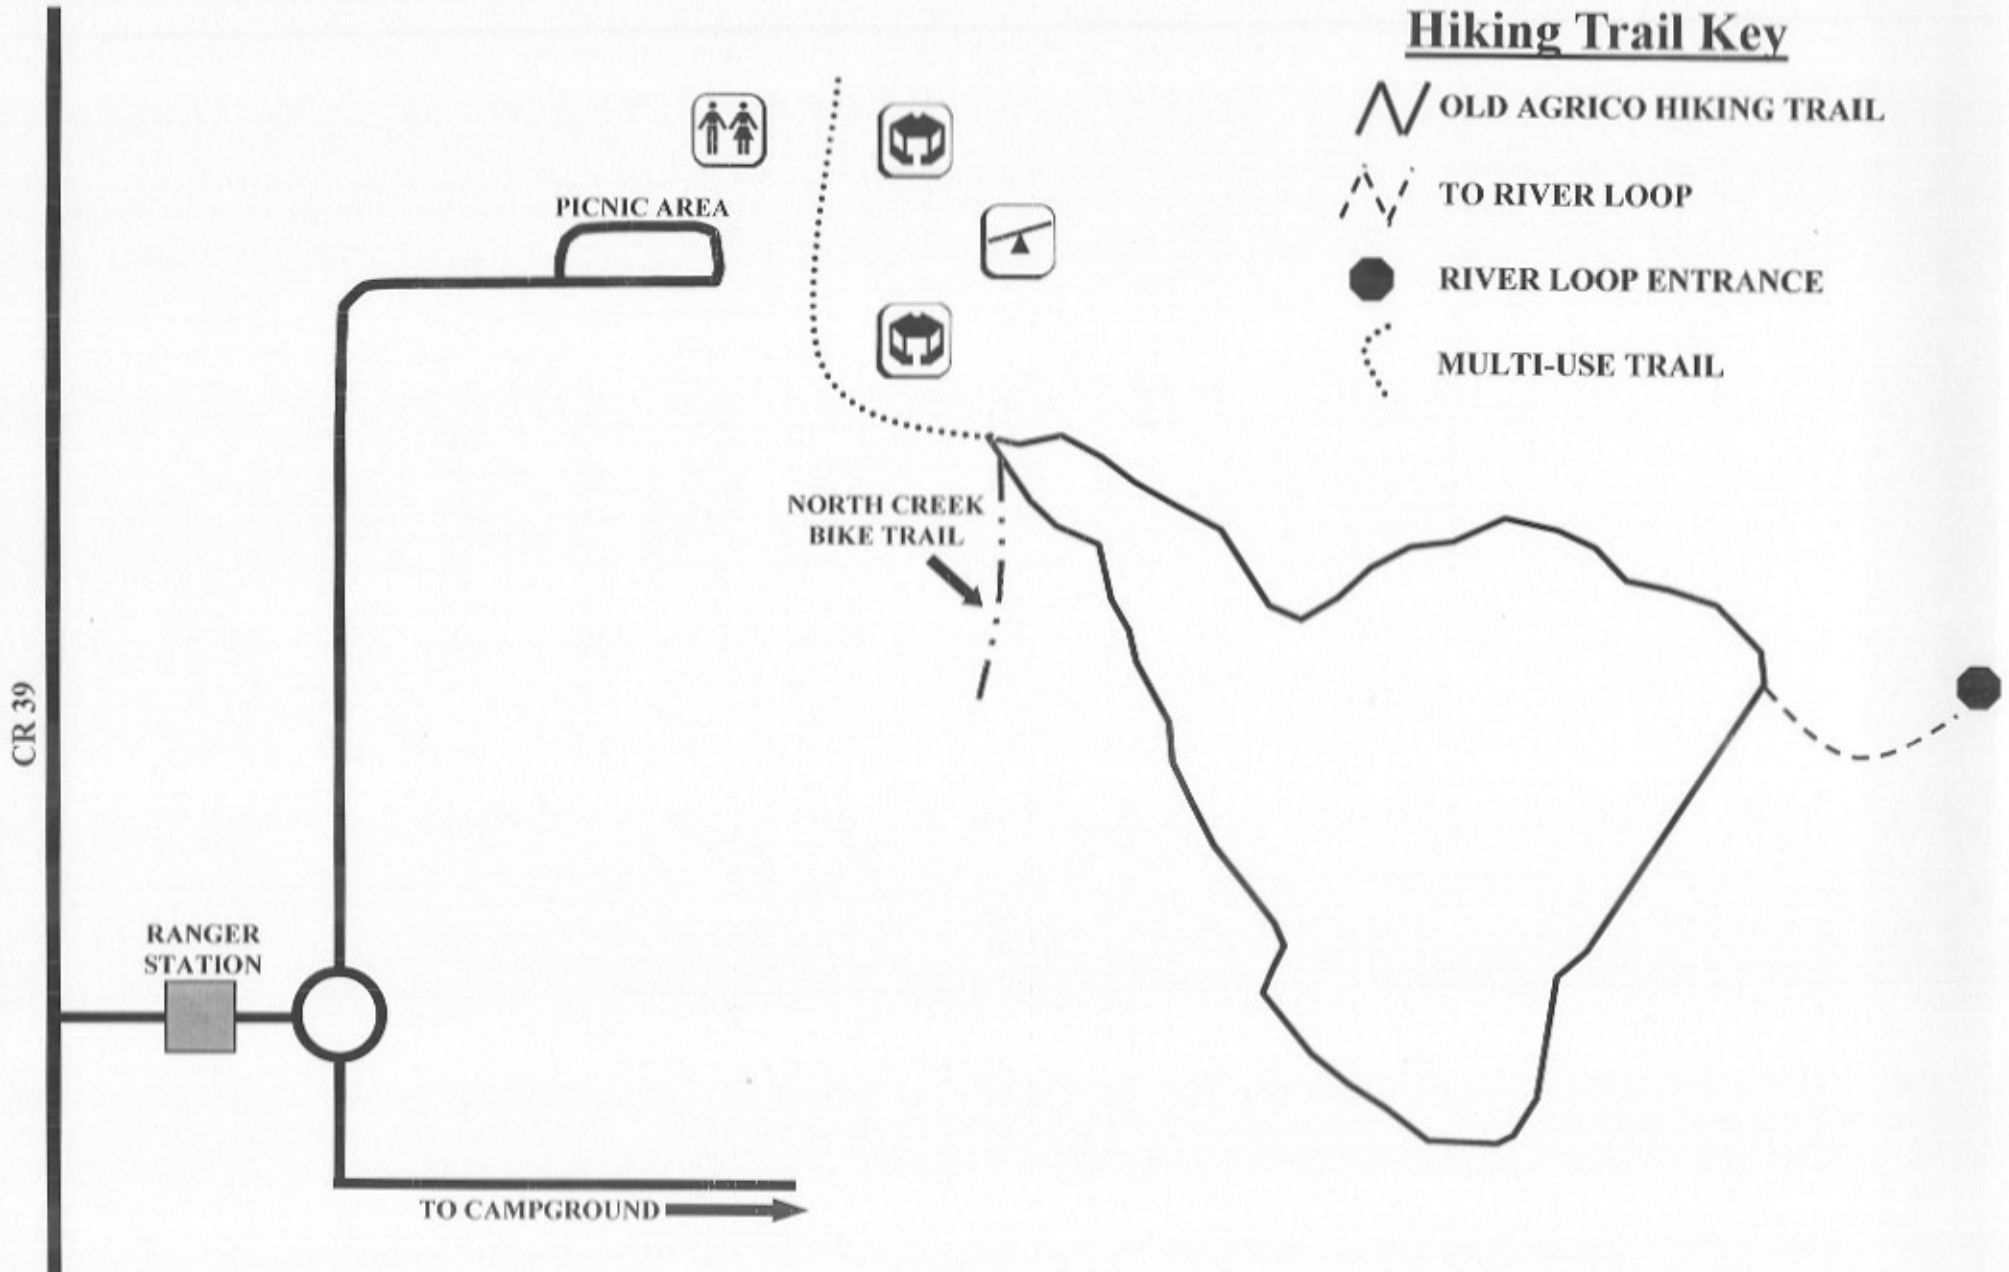

# ALAFIA RIVER STATE PARK

## Old Agrico Hiking Trail

### Hiking Trail Key

-  OLD AGRICO HIKING TRAIL
-  TO RIVER LOOP
-  RIVER LOOP ENTRANCE
-  MULTI-USE TRAIL

\*\*MAP NOT TO SCALE