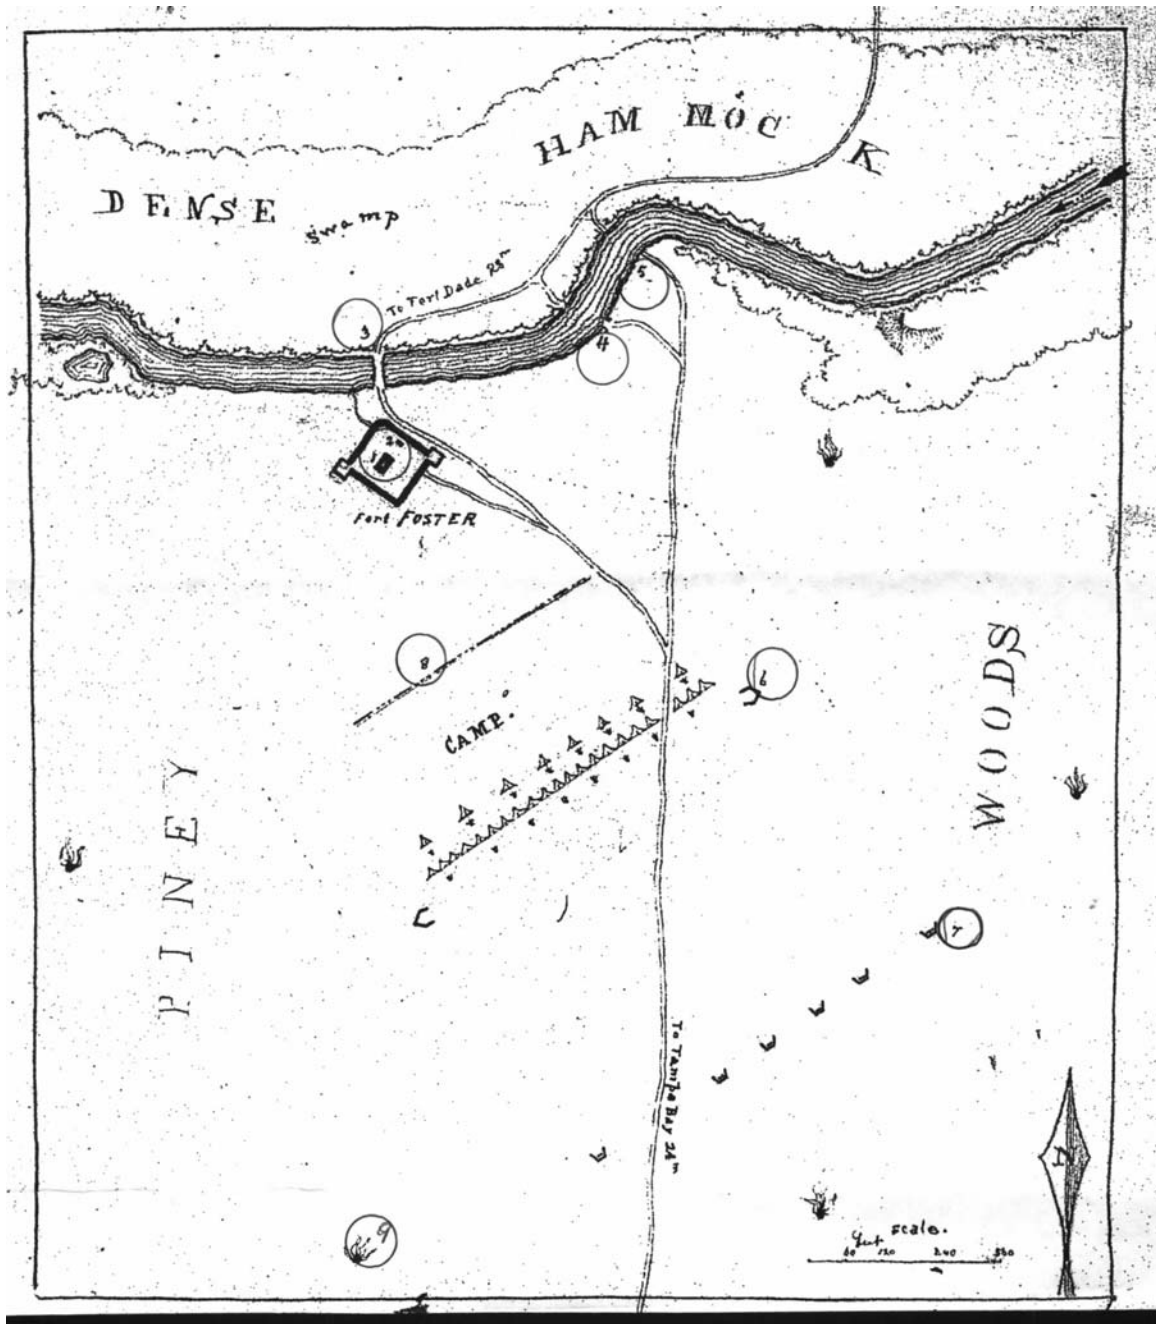

DETAIL MAP OF FORT FOSTER AND SURROUNDING AREA

FROM THE NATIONAL ARCHIVES OF THE UNITED STATES

- | | |
|---|--------------------|
| 1. Storage house | 7. Fortified sinks |
| 2. Black Powder Magazine | 8. Wagons |
| 3. Bridge over Hillsborough River | 9. Fires (Night) |
| 4. Natural Ford | |
| 5. Situation of the old bridge burnt by the Seminole Indians. | |
| 6. Log Bastions | |