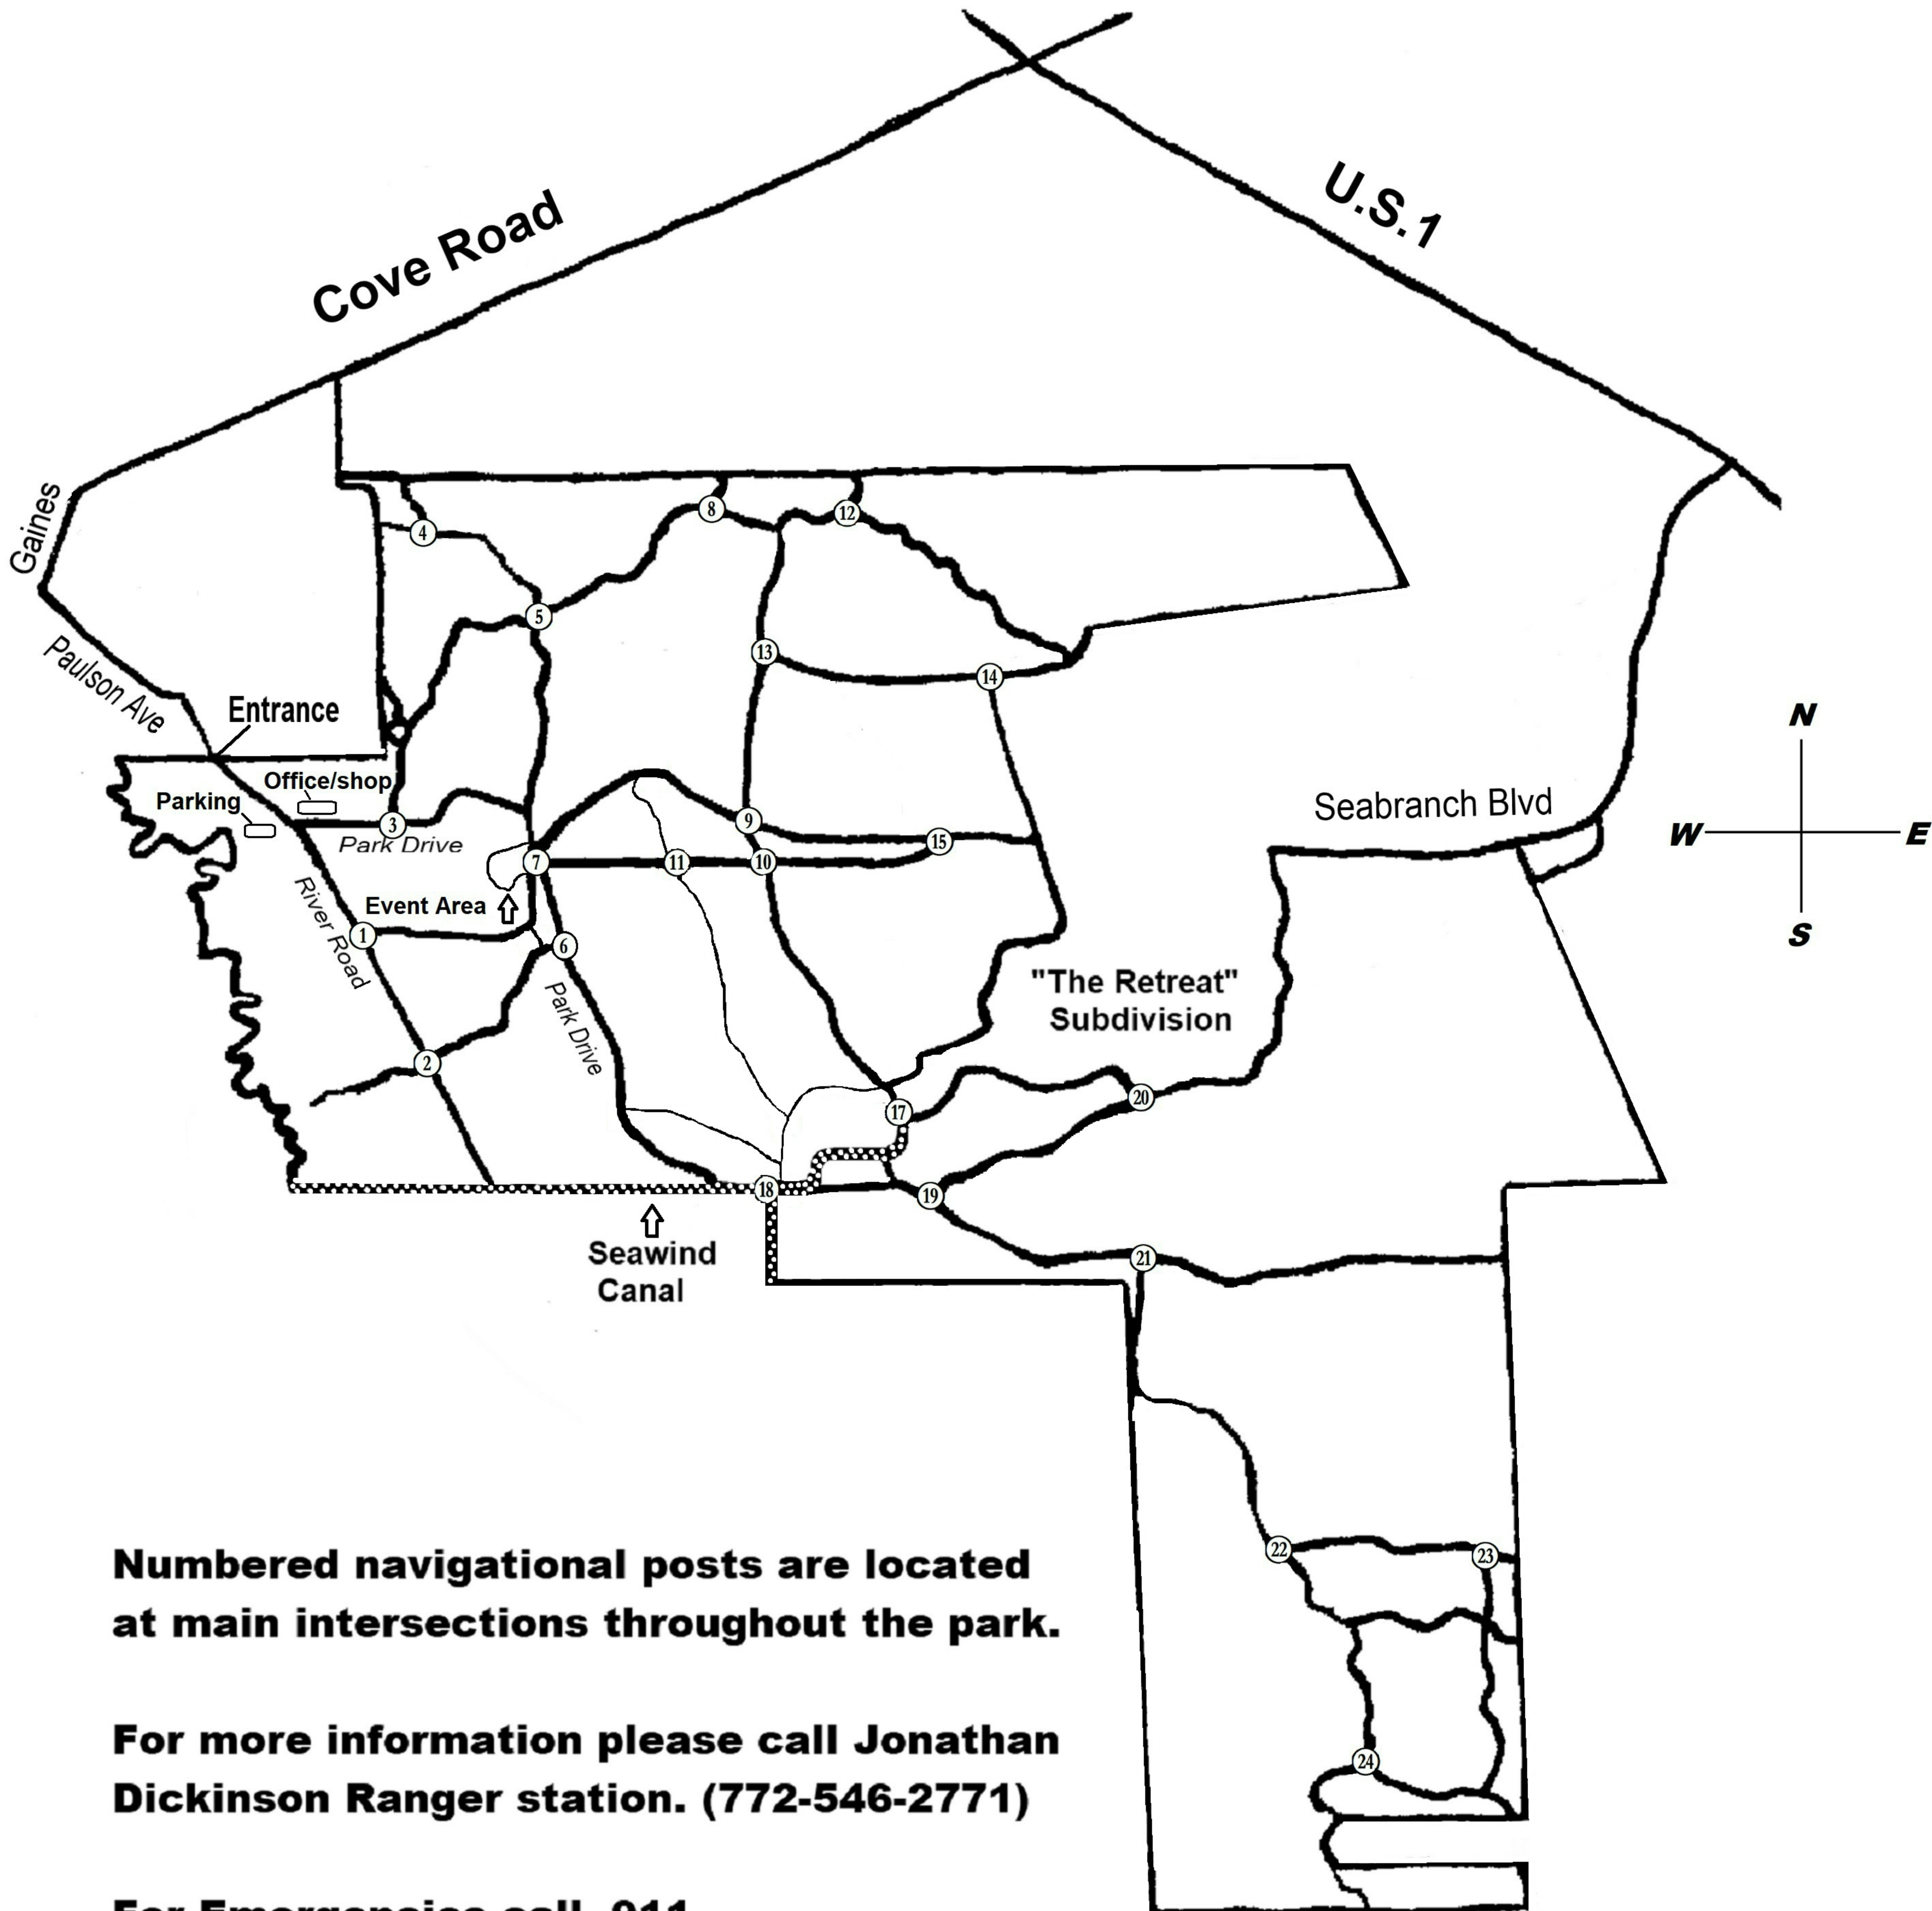

Atlantic Ridge Preserve State Park

Numbered navigational posts are located at main intersections throughout the park.

For more information please call Jonathan Dickinson Ranger station. (772-546-2771)

For Emergencies call 911

0.4 miles

Today's Gate Code _____