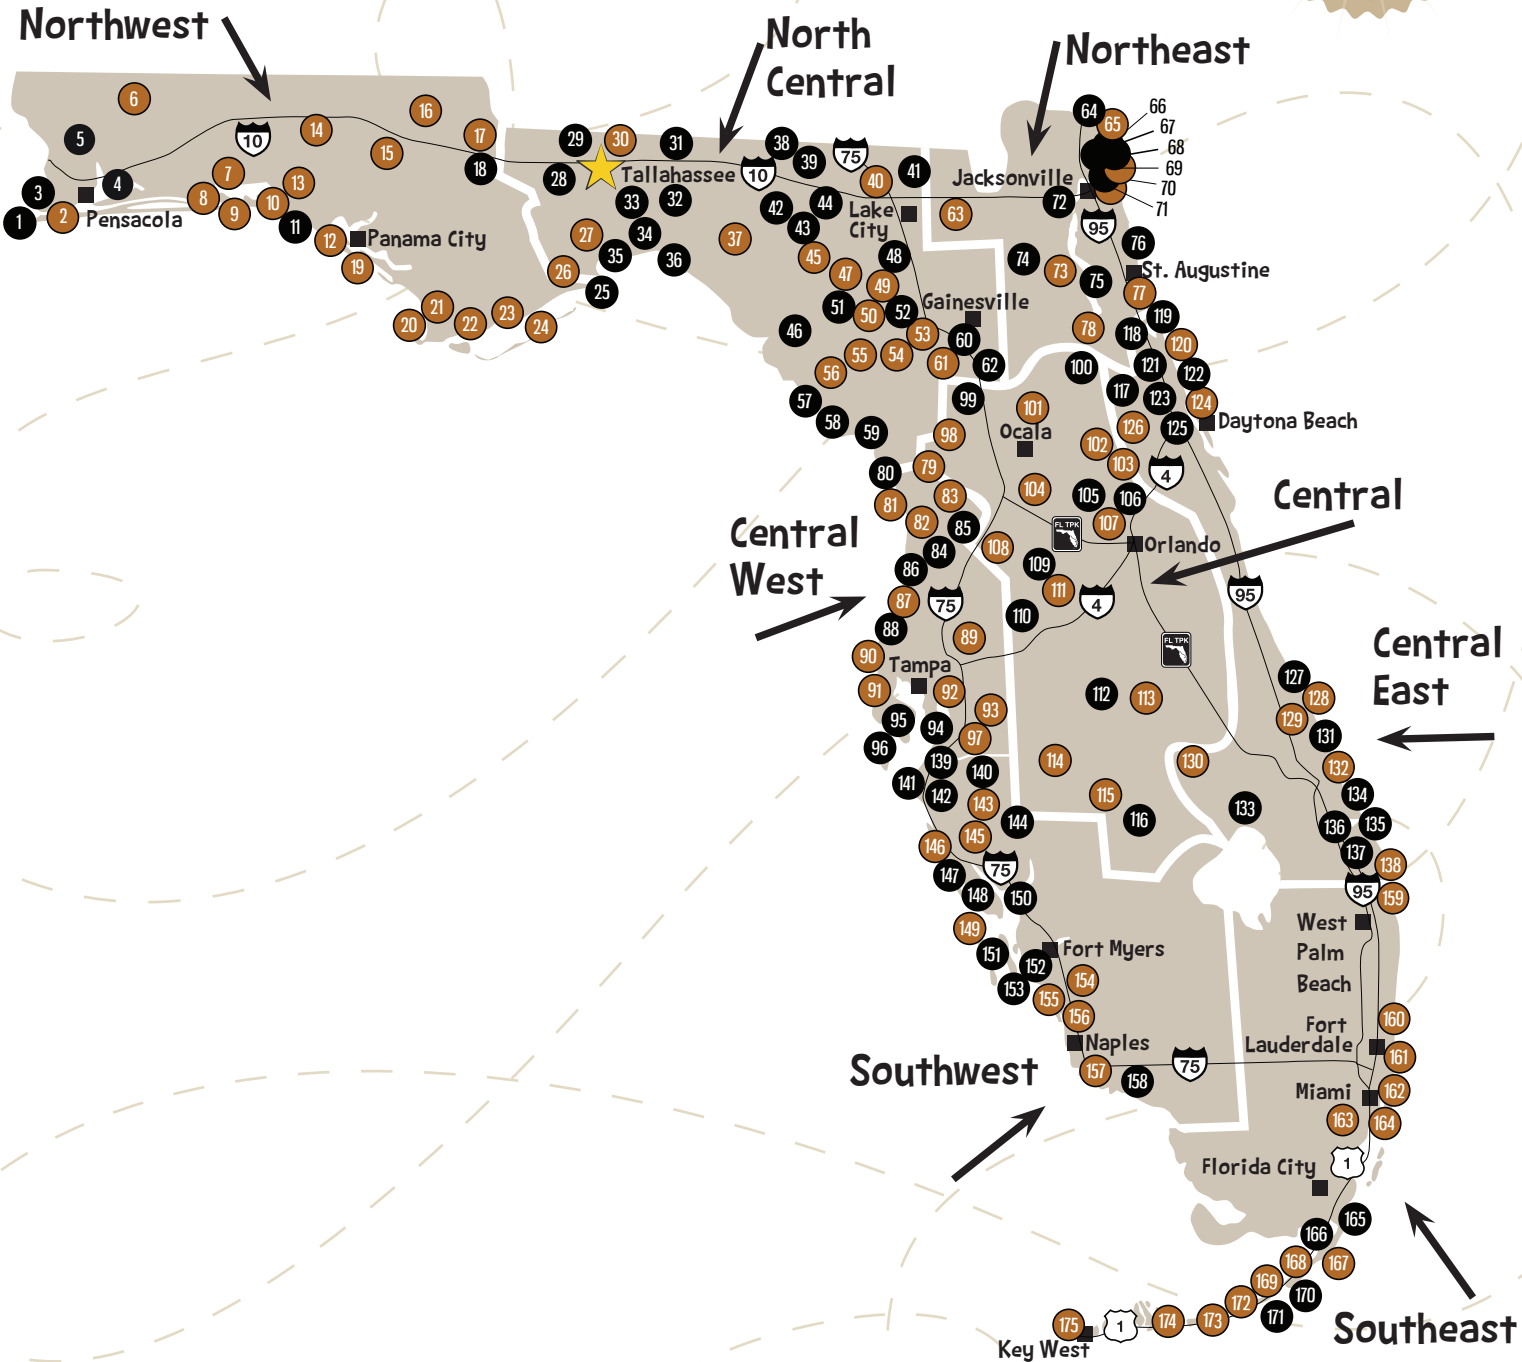

# STATEWIDE PROGRAM: PARTICIPATING PARKS

Below is a map containing 175 Florida State Parks. To find a participating Florida State Park near you, locate the orange dot on the map and find it listed on the following pages.

## MAP LEGEND

State Capital

Interstate

Highway

1 State Park or Trail

1 Participating Jr. Ranger State Park or Trail

### Northwest

- ① Perdido Key State Park
- ② Big Lagoon State Park
- ③ Tarkiln Bayou Preserve State Park
- ④ Yellow River Marsh Preserve State Park
- ⑤ Blackwater Heritage State Trail\*
- ⑥ Blackwater River State Park
- ⑦ Fred Gannon Rocky Bayou State Park
- ⑧ Henderson Beach State Park
- ⑨ Topsail Hill Preserve State Park
- ⑩ Grayton Beach State Park
- ⑪ Deer Lake State Park
- ⑫ Camp Helen State Park
- ⑬ Eden Gardens State Park
- ⑭ Ponce de Leon Springs State Park
- ⑮ Falling Waters State Park
- ⑯ Florida Caverns State Park
- ⑰ Three Rivers State Park
- ⑱ Torrey State Park
- ⑲ St. Andrews State Park
- ⑳ T.H. Stone Memorial St. Joseph Peninsula State Park
- ㉑ Constitution Convention Museum State Park
- ㉒ Orman House Historic State Park
- ㉓ John Gorrie Museum State Park
- ㉔ Dr. Julian G. Bruce St. George Island State Park
- ㉕ Bald Point State Park

## Southeast

- 159 John D. MacArthur Beach State Park
- 160 Hugh Taylor Birch State Park
- 161 Dr. Von D. Mizell-Eula Johnson State Park
- 162 Oleta River State Park
- 163 The Barnacle Historic State Park
- 164 Bill Baggs Cape Florida State Park
- 165 Florida Keys Overseas Heritage Trail
- 166 Dagny Johnson Key Largo Hammock Botanical State Park
- 167 John Pennkamp Coral Reef State Park
- 168 Windley Key Fossil Reef Geological State Park
- 169 Lignumvitae Key Botanical State Park
- 170 Indian Key Historic State Park
- 171 San Pedro Underwater Archaeological Preserve State Park
- 172 Long Key State Park
- 173 Curry Hammock State Park
- 174 Bahia Honda State Park
- 175 Fort Zachary Taylor Historic State Park